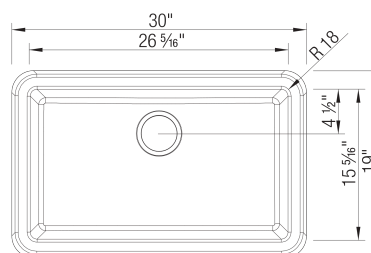

IKON 30 SILGRANIT

Warranty

BLANCO offers a limited lifetime warranty on all sinks and faucets, as well as a one-year warranty on all custom accessories.

Code/Standards Compliance

BLANCO sinks and faucets are third-party tested and certified to standards and listed by applicable certification bodies. For more information on individual product listings, contact our office or listing organization.

View our how-to videos to learn more about installing and caring for BLANCO products:

<https://www.blanco.com/us-en/service/how-to-videos/how-to-videos-for-sinks/>