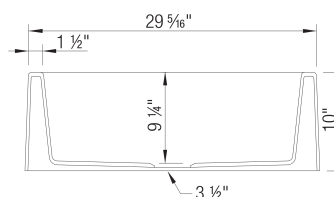

IKON 30 SILGRANIT

Warranty

BLANCO offers a limited lifetime warranty on all sinks and faucets, as well as a one-year warranty on all custom accessories.

Code/Standards Compliance

BLANCO sinks and faucets are third-party tested and certified to standards and listed by applicable certification bodies. For more information on individual product listings, contact our office or listing organization.

View our how-to videos to learn more about installing and caring for BLANCO products:

<https://www.blanco.com/us-en/service/how-to-videos/how-to-videos-for-sinks/>